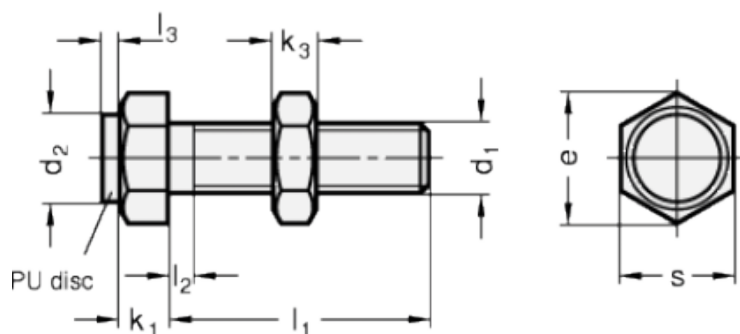

Article number: 20251M1230AK  
 Description: E+G Setting bolt GN 251-M12-30-AK  
 with nut

## Measures

Type AK

Type BK

Mounting block GN 412.1

d	= M12	s = 19
e	= 21.9	
K	= -	
k1	= 8	
k2	= 10	
l1	= 30	
l2 max.	= 5.2	
l3	= -	