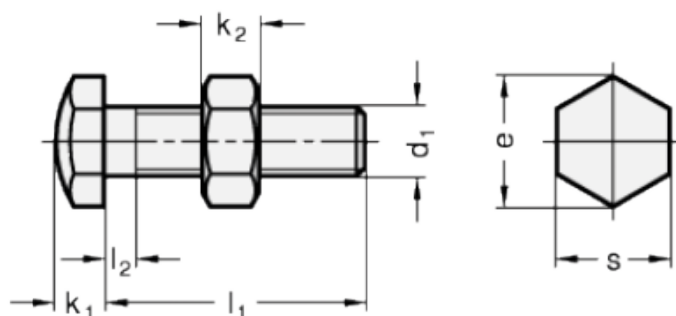

Article number: 20251M1230AK  
 Description: E+G Setting bolt GN 251-M12-30-AK  
 with nut

## Measures

Type AK

Type BK

Mounting block GN 412.1

d	= M12	s = 19
e	= 21.9	
K	= -	
k1	= 8	
k2	= 10	
l1	= 30	
l2 max.	= 5.2	
l3	= -	